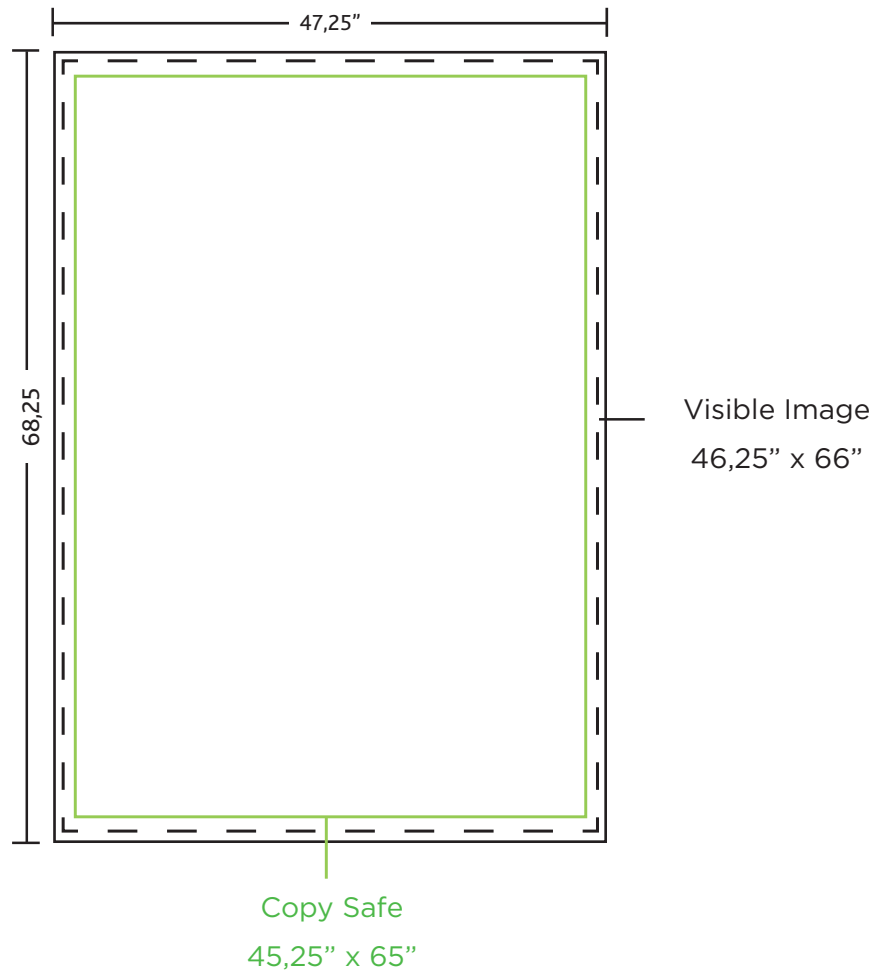

## GRAPHIC NORMS JAZZ POSTER

**IMPORTANT:** Please include the crop marks in all high resolution PDF

### TECHNICAL DATA

**Final format :** 47,25" X 68,25"  
**Bleed :** 0,25" all around  
**Copy safe :** 45,25" X 65"  
**Visible image :** 46,25" X 66"  
**Material:** .007 translucent polyester