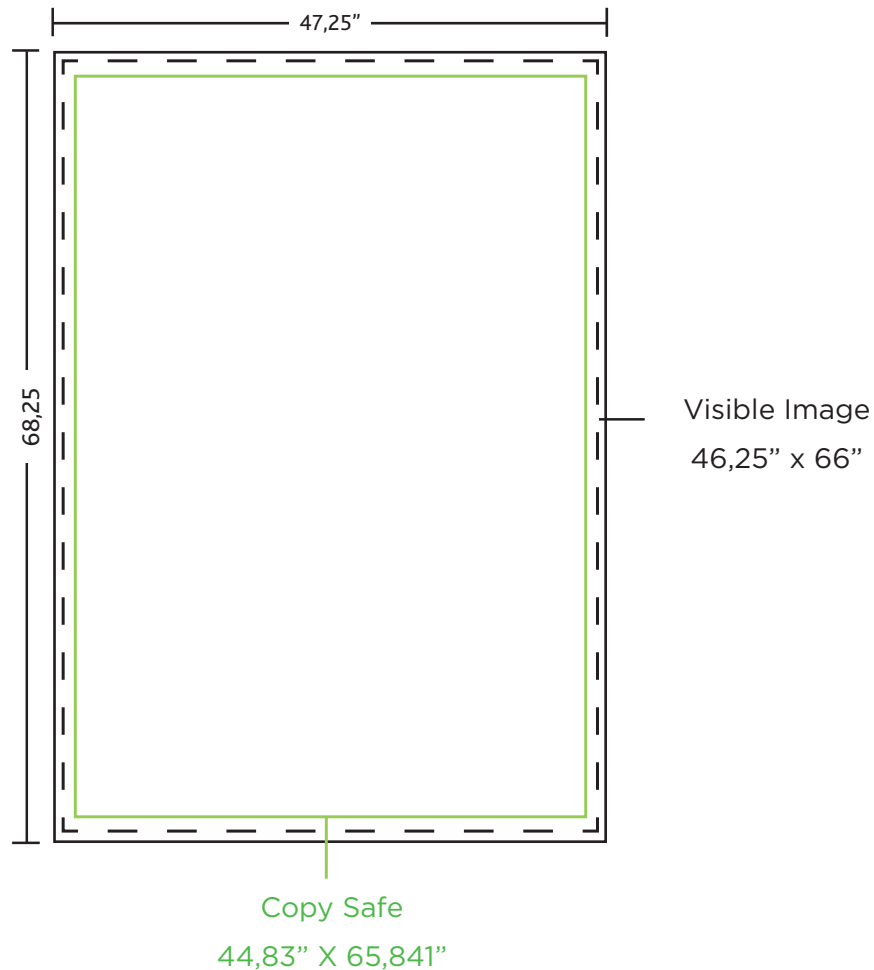

GRAPHIC NORMS SKY POSTER

IMPORTANT: Please include the crop marks in all high resolution PDF

INSTRUCTIONS

- Please provide a high resolution PDF. (We also accept InDesign or Illustrator files)
- Link (not embeded) Photoshop images placed in Illustrator files.
- **Outline every font** or supply fonts.
- All files must be in **CMYK**.
- Supply Pantone references if applicable, don't convert to CMYK.
- Avoid transparency and gradient colors in Illustrator (use Photoshop).
- For an optimal black : C : 100%, M : 100%, Y : 100%, K : 100%
- Indicate your file's scaling ratio
- Final print must have a minimum resolution of **100 dpi**.

ARTWORK RECEPTION DEADLINE

- Please deliver files 2 weeks prior to campaign start date.
- Late delivery may affect the campaign's start date or the duration.

TECHNICAL DATA

Final format : 47,25" X 68,25"
Bleed : 0,25" all arround
Copy safe : 44,83" X 65,841"
Visible image : 45,83" X 66,841"
Material: .007 translucent polyester