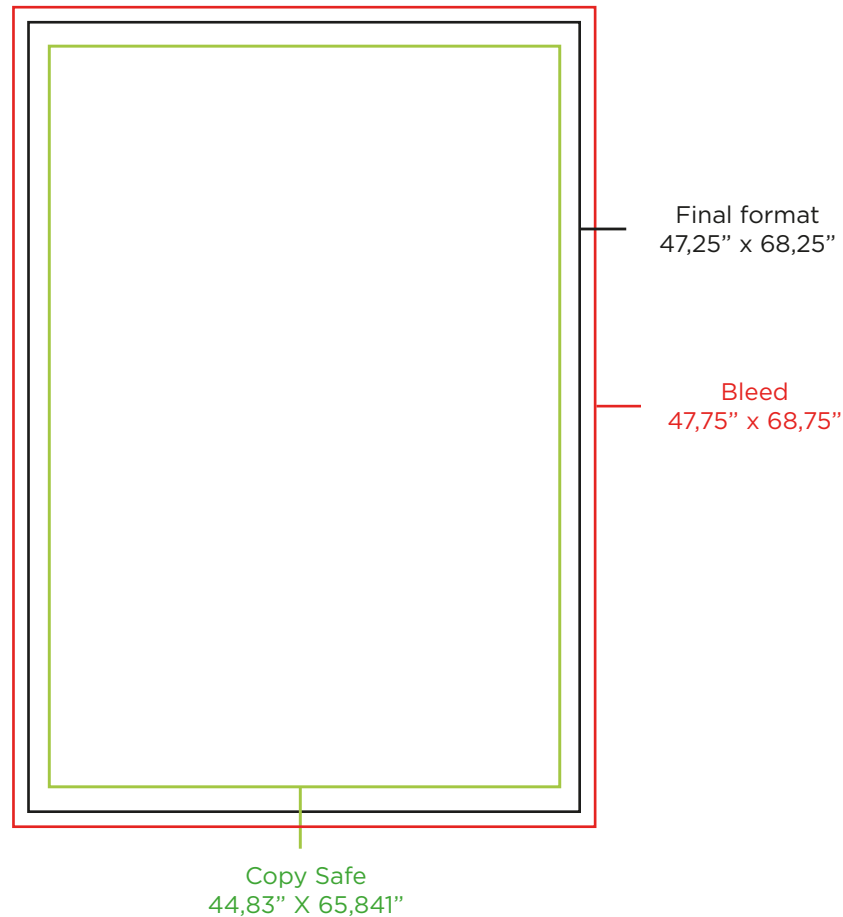

## GRAPHIC NORMS JAZZ POSTER

**IMPORTANT:** Please include the crop marks in all high resolution PDF

### INSTRUCTIONS

- Please provide a high resolution PDF. (We also accept InDesign or Illustrator files)
- Link (not embeded) Photoshop images placed in Illustrator files.
- Outline every font or supply fonts.
- All files must be in CMYK.
- Supply Pantone references if applicable, don't convert to CMYK.
- Avoid transparency and gradient colors in Illustrator (use Photoshop).
- For an optimal black : C : 100%, M : 100%, Y : 100%, K : 100%
- Indicate your file's scaling ratio
- Final print must have a minimum resolution of 100 dpi.

### TECHNICAL DATA

**Final format :** 47,25" X 68,25"  
**Bleed :** 0,5" all around  
**Copy safe :** 45,25" X 65"  
**Material:** .007 translucent polyester