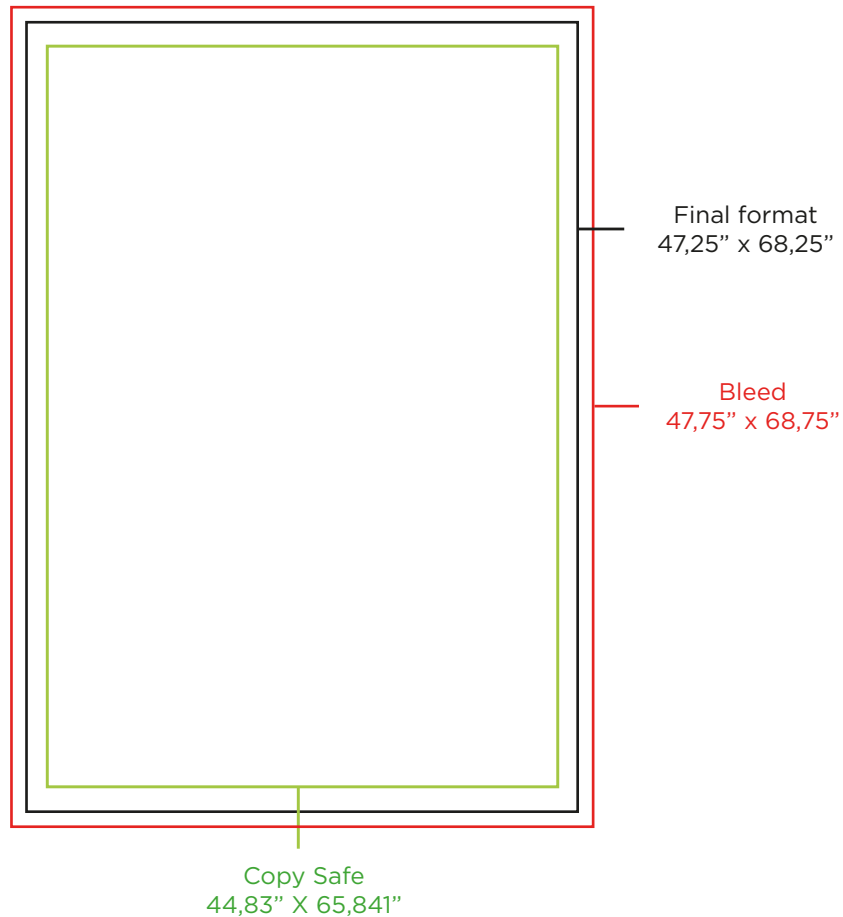

## GRAPHIC NORMS SKY POSTER

**IMPORTANT:** Please include the crop marks in all high resolution PDF

### INSTRUCTIONS

- Please provide a high resolution PDF.  
(We also accept InDesign or Illustrator files)
- Link (not embeded) Photoshop images placed in Illustrator files.
- Outline every font or supply fonts.
- All files must be in CMYK.
- Supply Pantone references if applicable, don't convert to CMYK.
- Avoid transparency and gradient colors in Illustrator  
(use Photoshop).
- For an optimal black : C : 100%, M : 100%, Y : 100%, K : 100%
- Indicate your file's scaling ratio
- Final print must have a minimum resolution of 100 dpi.

### TECHNICAL DATA

**Final format :** 47,25" X 68,25"  
**Bleed :** 0,5" all around  
**Copy safe :** 44,83" X 65,841"  
**Material:** .007 translucent polyester